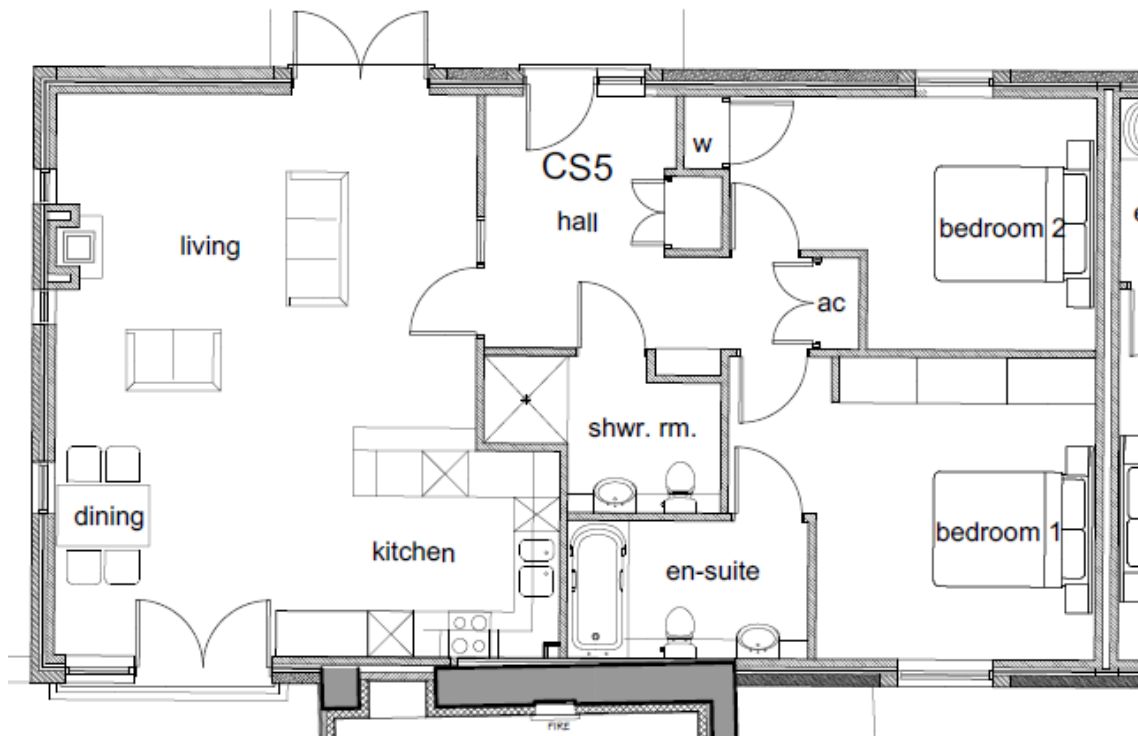

5 Nynehead Mews

Room Dimensions	(m)	Gross Floor Area	99.9 m ²
Hall	2.5 x 3.3		
Living/Dining Room	7.35 x 5.5 7.35 x 4.2 to kitchen		
Kitchen	2.4 x 2.7		
Bedroom 1	3.95 x 4.8 (3.6 to en-suite)		
En-Suite Bathroom	3.15 x 1.8		
Bedroom 2	3.3 x 4.8 (3.0 to a/c)		
Shower Room	3.1 x 2.05		